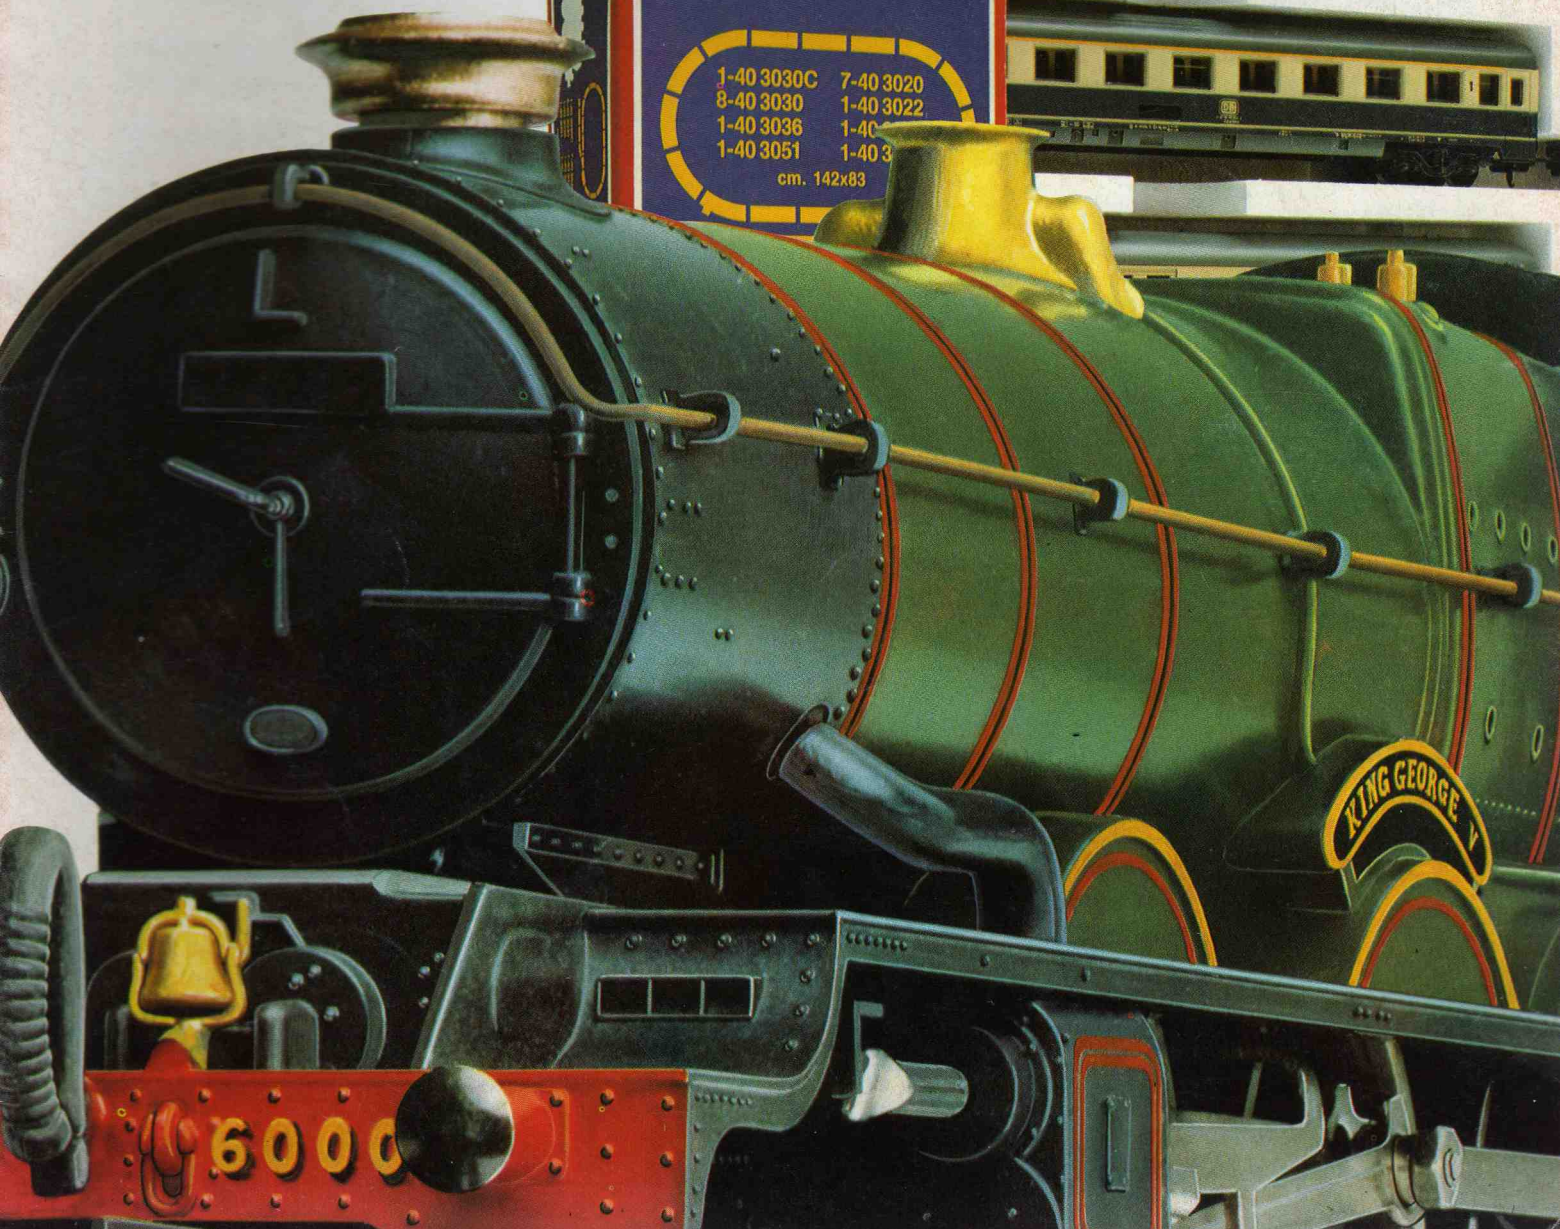

LIMA

SOUTH AFRICAN TRAIN SETS 1982

Josse
Feldman
(PTY) LIMITED

CRICK

FOR THE YOUNGER CHILD AN IDEAL INTRODUCTION TO RAILWAYS.

The clockwork set series are designed for easy operation and run at the turn of a key.

131051

Set **131051** contains:
clockwork steam locomotive with on/off switch **201760**,
1 wagon **303303E**,
1 wagon Schweppes **303312E** and
10 pieces of curved track **403090** making a circle.

131050

Set **131050** contains:
clockwork steam locomotive with on/off switch **201760**,
1 red coach **303331E**,
1 blue coach **303334E** and 10
pieces of curved track **403090**
making a circle.

132001

Set **132001** contains:
clockwork steam locomotive with
on/off switch **201760**,
1 auto transporter **303309R**,
1 refrigerator wagon Coca Cola
303318E,
18 pieces of curved track **403090**
making a figure "8" w/level crossing
403095 and 2 red automobiles Mer-
cedes **602076**.

132000

Set **132000** contains:
clockwork steam locomotive with
on/off switch **201760**,
1 auto transporter **303310E**,
1 coach **303340E** and 18 pieces of
curved track **403090** making a fi-
gure "8" w/level crossing **403095**.